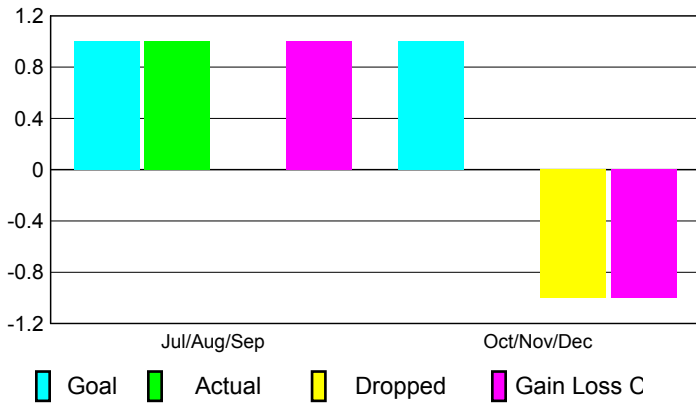

2010-2011 GMT Reports for District (or Undistricted) **District 4 C6**

GMT: **DANA M BIGGS**

Location: **CALIFORNIA**

GMT CA: **1**

CLUBS

Club Results
2010-2011

Clubs
2009-2010

Month	New Club Goal	Actual New Clubs	Actual Dropped Clubs	Gain/Loss of Clubs	Gain/Loss of Clubs
Jul/Aug/Sep	1	1	0	1	2
Oct/Nov/Dec	1	0	-1	-1	0
Totals	2	1	-1	0	2

Club Results 2010-2011

Goal, New, Dropped, Gain/Loss

Comparison of Club Gain/Loss

Current Year Compared to the Previous Year

YTD Status Quo Clubs 2010-2011

Status Quo Clubs Compared to Status Quo Members

MEMBERSHIP