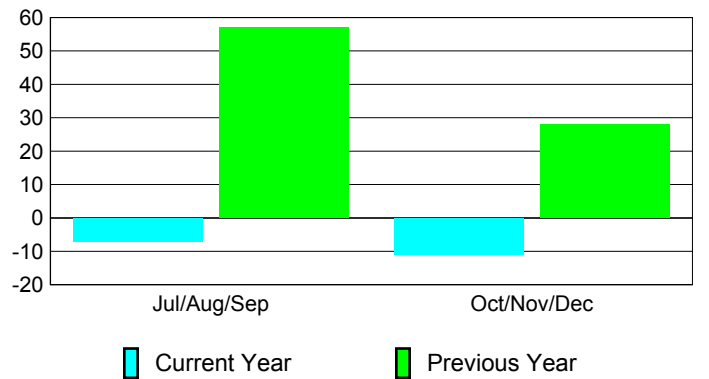

Comparison of Membership Gain/Loss

Current Year Compared to the Previous Year