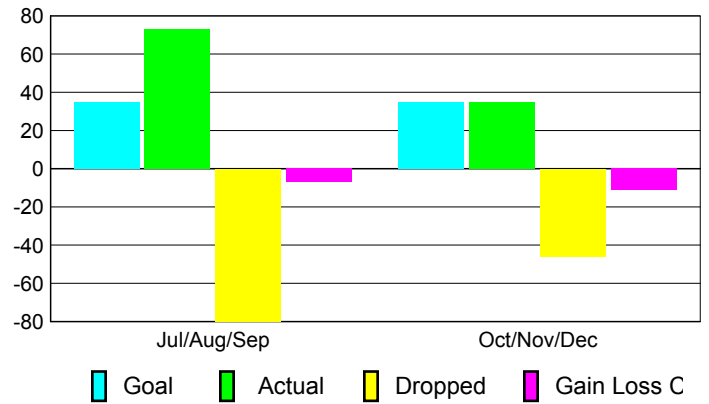

Membership Results 2010-2011

Goal, New, Dropped, Gain/Loss